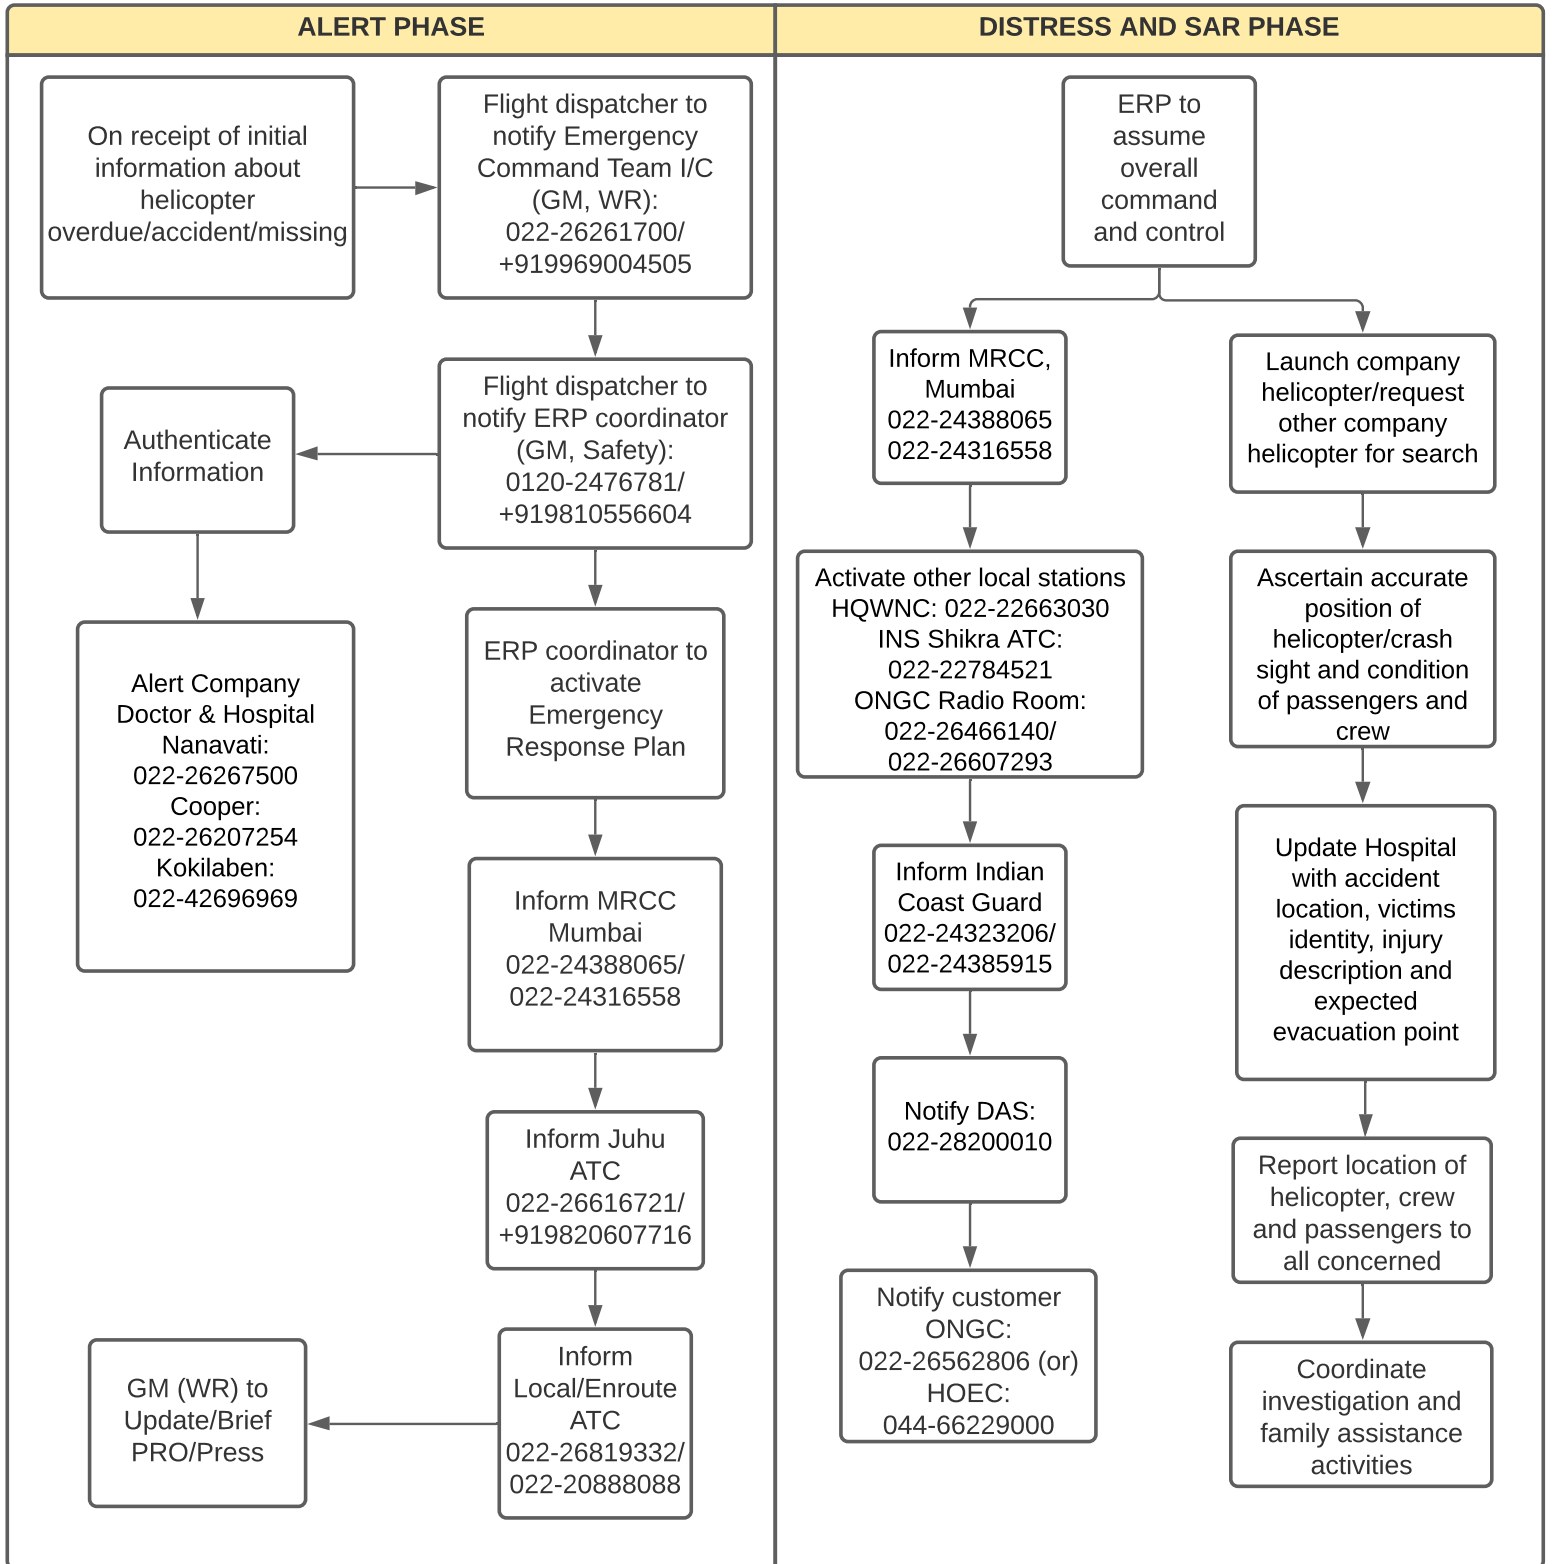

PAWAN HANS LIMITED

EMERGENCY RESPONSE PLAN (ERP) - WESTERN REGION

EMERGENCY RESPONSE PLAN- PAWAN HANS LTD. NR

ACTIVATION OF THE ERP IN AN EMERGENCY OR HELICOPTER OVERDUE/MISSING/CRASH INCIDENT

ALERT PHASE

DISTRESS PHASE

SAR PHASE